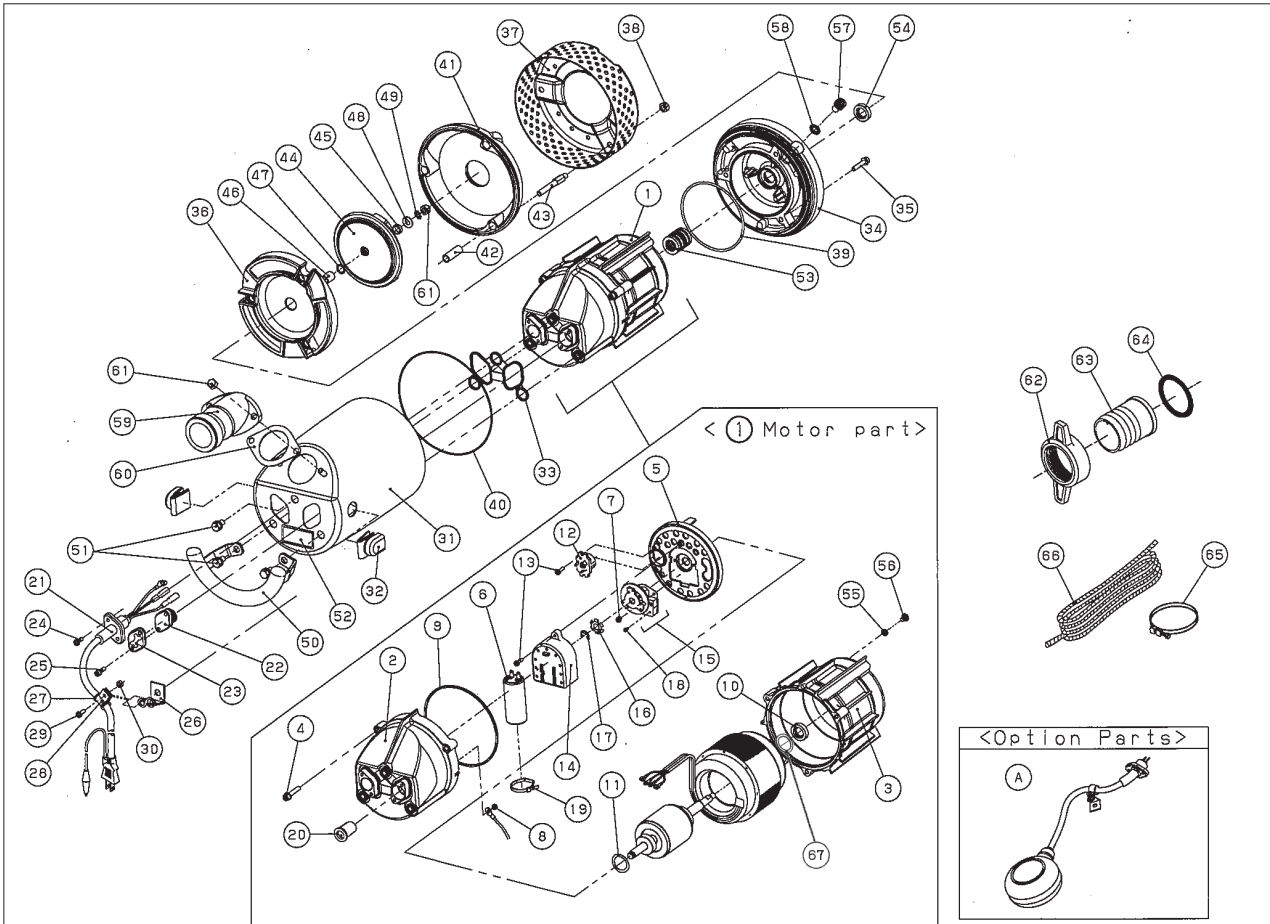

PARTS LIST

PBX-55022-BAA, -BAB, -BAC, -BAD, -BAE PBX-55011-BAB, -BAC / PBX-65011-BAB

No.	PARTS CODE	PARTS NAME	QTY
1	0438190	PBX-5011 Motor Set 400W/110V (No.2-20,55,56)	1
	0438191	PBX-5022 Motor Set 400W/220V (No.2-20,55,56)	1
2	0430603	Head Cover	1
3	0430611	Motor Frame	1
4	734605055	Bolt (M6x35)	3
5	0430610	Motor Bracket	1
6	0390002	Condenser (125VAC 150μF)	1
7	0430073	+ Screw (M4x6)	2
8	707819036	+ Screw (M4x8)	1
9	0390149	Head Packing	1
10	893555043	Oil Seal	1
11	857627023	Wave Washer	1
12	0390079	Thermal Protector (Spec. 400W/110V)	1
	0430677	Thermal Protector (Spec. 400W/220V)	1
13	708119040	Bolt (M4x16)	3
14	0430615	Centrifugal Force Switch-cover	1
15	0398161	Centrifugal Force Switch	1
16	0390141	Toothed Washer	1
17	888727008	Stop Ring	1

No.	PARTS CODE	PARTS NAME	QTY
18	707825018	+ Screw (M3x6)	2
19	0390142	Band	1
20	0430607	Connector	1
21	0430573	Power Cord with Atype plug VCT 3Cx1.25mm ² x6m (PBX-55022-BAA)	1
	0438160	Power Cord with CEE7/4 Schuko plug H07RN-F 3Gx1.0mm ² x10m (PBX-55022-BAB/BAE)	1
	0430681	Power Cord with BFtype plug H07RN-F 3Gx1.5mm ² x10m (PBX-55022-BAC)	1
	0430673	Power Cord with CEE7/4 Schuko plug H07RN-F 3Gx1.5mm ² x10m (PBX-55022-BAD)	1
	0438158	Power Cord with B3type plug H07RN-F 3Gx1.5mm ² x10m (PBX-55011-BAB)	1
	0438210	Power Cord with B3type plug H07RN-F 3Gx1.5mm ² x20m (PBX-55011-BAC)	1