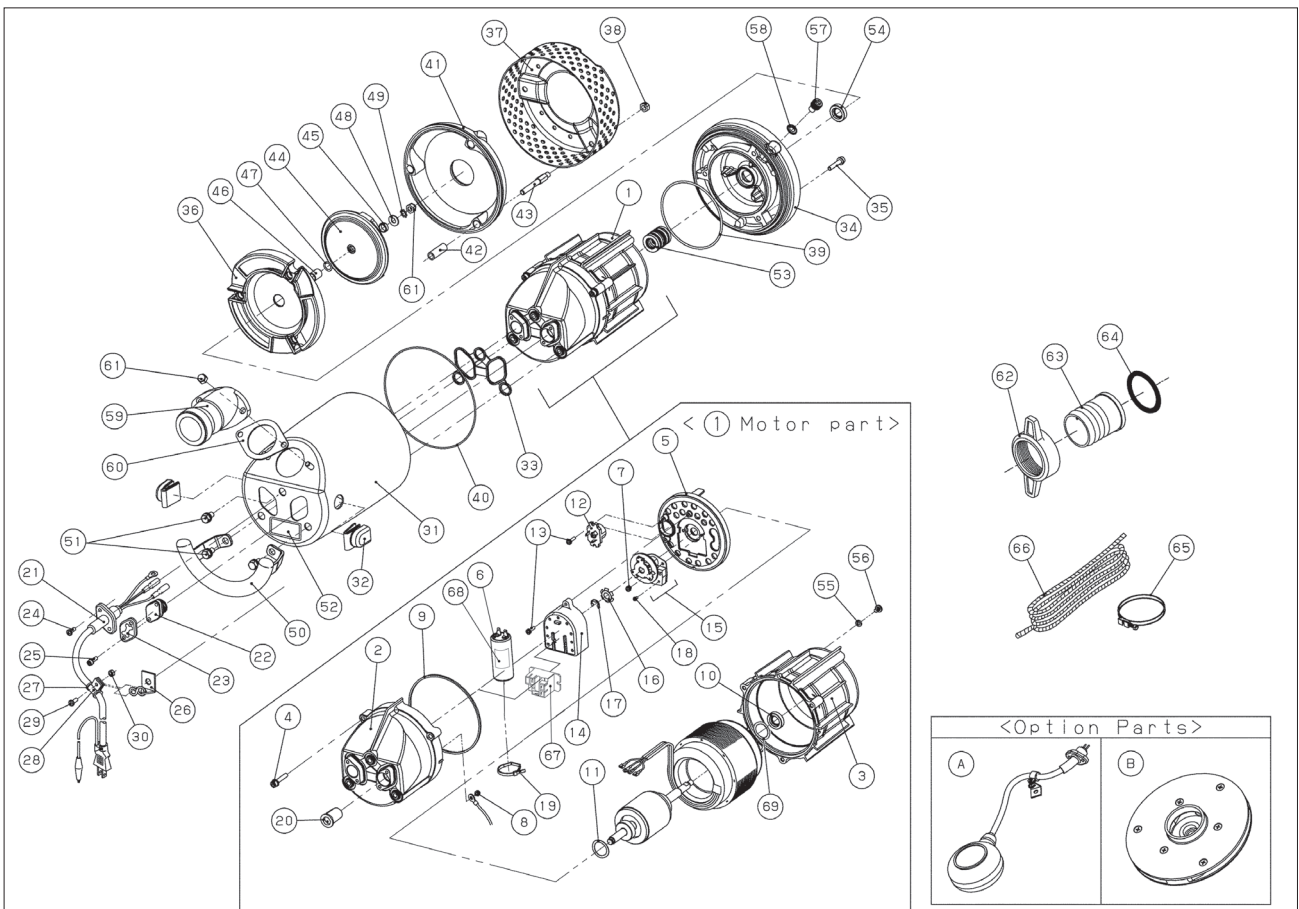

PARTS LIST

PBX7-55022-BAA, -BAB, -BAC, -BAD, -BAE PBX7-55011-BAB, -BAC / PBX7-65011-BAB

No.	PARTS CODE	PARTS NAME	QTY
1	0438192	PBX7-5011 Motor Set 750W/110V (No.2-20,55,56)	1
	0438193	PBX7-5022 Motor Set 750W/220V (No.2-20,55,56)	1
2	0430603	Head Cover	1
3	0430616	Motor Frame	1
4	734605055	Bolt (M6x35)	3
5	0430610	Motor Bracket	1
6	0390002	Condenser (125VAC 150μF)	1
7	0430073	+ Screw (M4x6)	2
8	707819036	+ Screw (M4x8)	1
9	0390149	Head Packing	1
10	893555043	Oil Seal	1
11	857627023	Wave Washer	1
12	0430606	Thermal Protector (Spec. 750W/110V)	1
	0430676	Thermal Protector (Spec. 750W/220V)	1
13	708119040	Bolt (M4x16)	3
14	0430615	Centrifugal Force Switch-cover	1
15	0398161	Centrifugal Force Switch	1

No.	PARTS CODE	PARTS NAME	QTY
16	0390141	Toothed Washer	1
17	888727008	Stop Ring	1
18	707825018	+ Screw (M3x6)	2
19	0390142	Band	1
20	0430607	Connector	1
21	0430672	Power Cord with Atype plug VCT 3Cx2.0mm²x10 (PBX7-55022-BAA)	1
	0430673	Power Cord with CEE7/4 Schuko plug H07RN-F 3Gx1.5mm²x10m (PBX7-55022-BAB/BAD/BAE)	1
	0430681	Power Cord with Bf type plug H07RN-F 3Gx1.5mm²x10m (PBX7-55022-BAC)	1
	0438158	Power Cord with B3 type plug H07RN-F 3Gx1.5mm²x10m (PBX7-55011-BAB)	1
	0438210	Power Cord with B3 type plug H07RN-F 3Gx1.5mm²x20m (PBX7-55011-BAC)	1